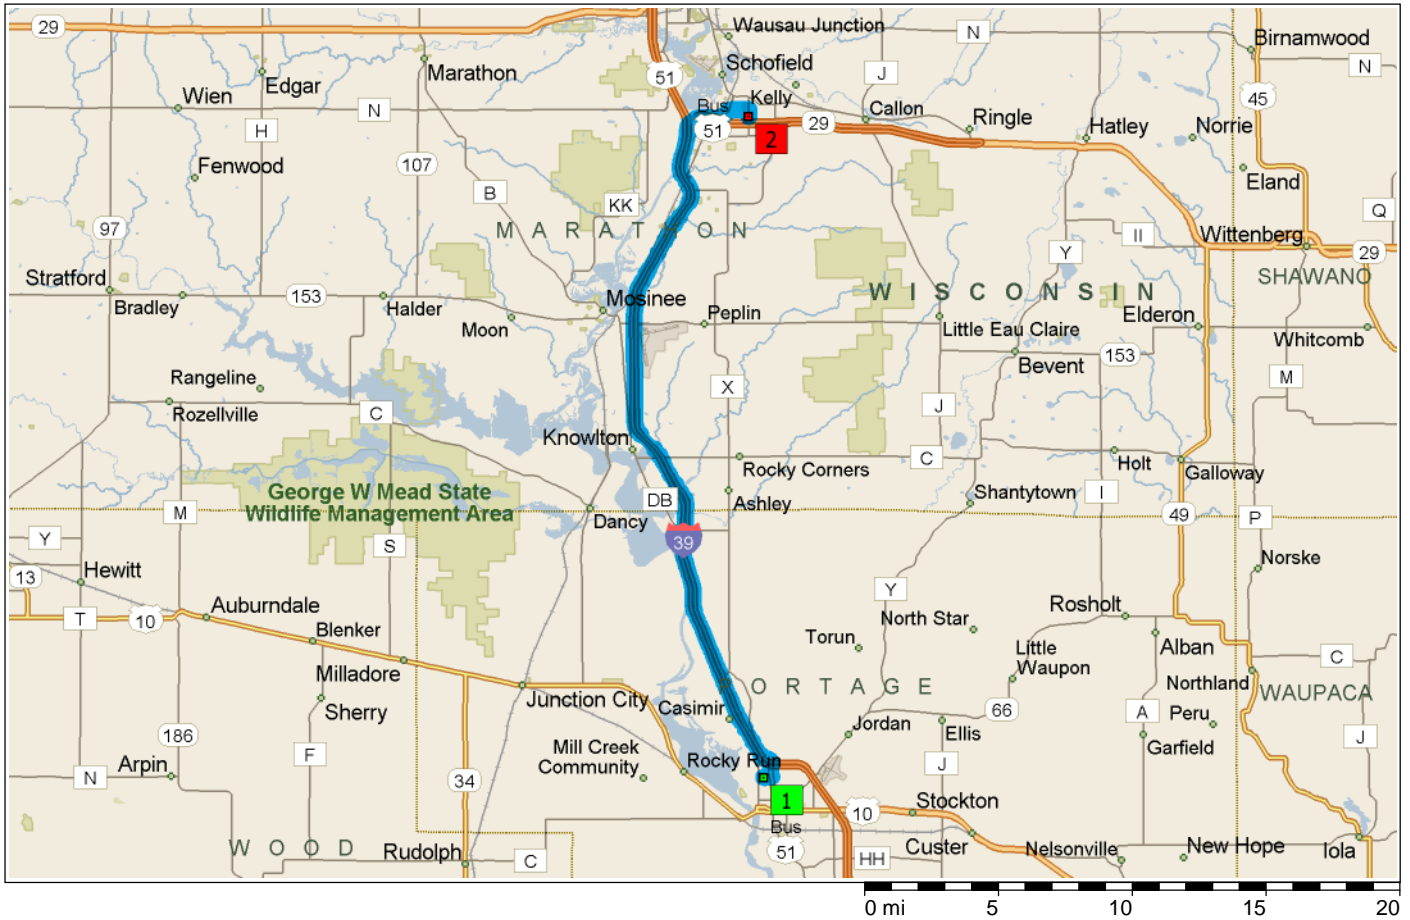

# Stevens Point High School to Stiehm Stadium

30.1 miles; 31 minutes

- 5:29 PM 0.0 mi **1** Depart Stevens Point High School [1201 Northpoint Dr, Stevens Point WI 54481, United States, (715) 345-5400] on Northpoint Dr (East) for 0.3 mi
- 5:29 PM 0.3 mi Turn LEFT (North) onto US-51 Bus for 0.3 mi
- 5:30 PM 0.6 mi Take Ramp (LEFT) onto I-39 [US-51] for 25.9 mi towards US-51 / I-39 / Wausau
- 5:53 PM 26.5 mi At exit 187, take Ramp (RIGHT) onto SR-29 for 1.6 mi towards WI-29 / Weston / Green Bay
- 5:54 PM 28.1 mi At exit 171, turn RIGHT onto Ramp for 0.4 mi towards US-51-Br / Schofield / Rothschild
- 5:55 PM 28.5 mi Turn RIGHT (North-East) onto US-51 Bus [E Grand Ave] for 0.6 mi
- 5:56 PM 29.1 mi Turn RIGHT (East) onto Jelinek Ave for 0.7 mi
- 5:58 PM 29.8 mi Turn RIGHT (South) onto Alderson St for 0.2 mi
- 5:59 PM 30.0 mi Turn RIGHT (West) onto Student Council Dr for 0.1 mi
- 6:00 PM 30.1 mi **2** Arrive Greenheck Field House [Student Council Dr, Schofield WI 54476, United States, (715) 359-6563]